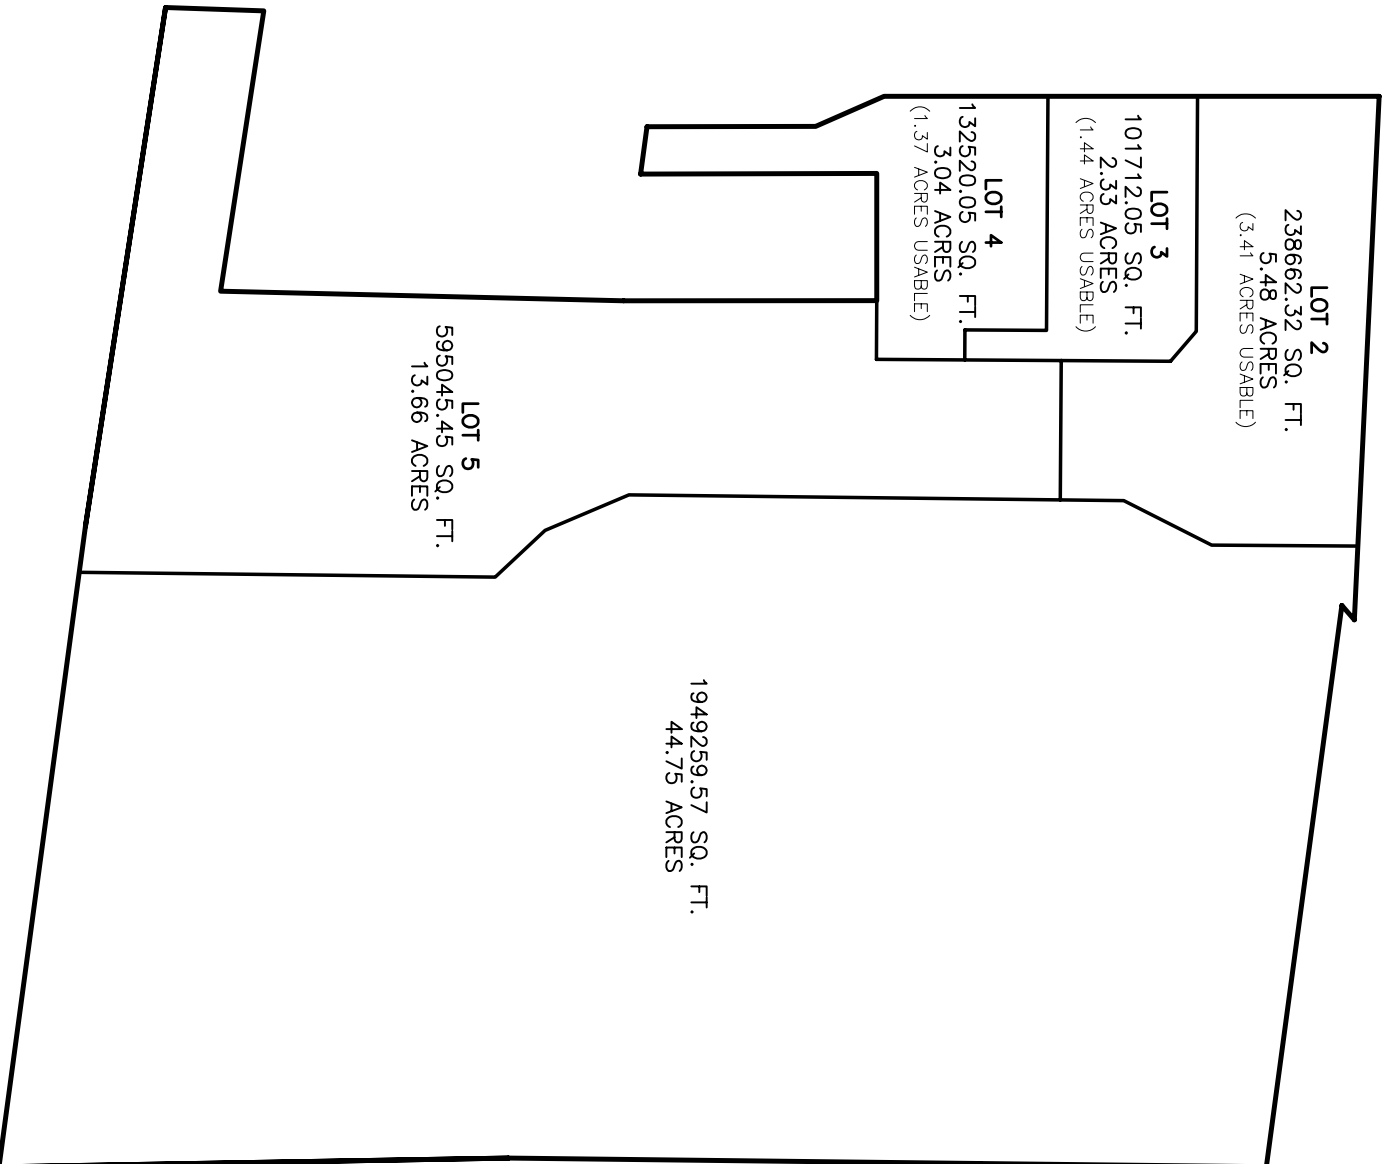

ACREAGE EXHIBIT FOR
LOUISVILLE METRO COMMERCE CENTER

MINDEL • SCOTT & ASSOCIATES, INC.
PLANNING • ENGINEERING • SURVEYING
LANDSCAPE ARCHITECTURE
4545 Bishop Lane, Suite 200
Louisville, Kentucky 40218
(502) 485-1508

DATE: 2/02/07

SCALE: 1" = 300'